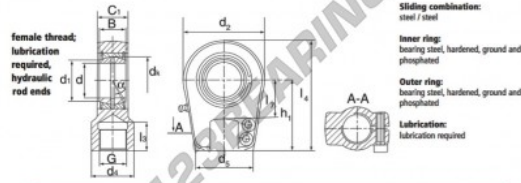

TAPR Stangkop

GIHR-K40-DO-DURBAL - GIHR-K40-DO-DURBAL

<https://www.123kogellager.be/kogellager-behuizing/stangkop/tapr/gihr-k40-do-durbal>

GIHR-K40-DO

order number	d	d₁	G	d₂	B	C₁	d₂
GIHR-K 40 DO	40	45,0	M 35 x 1,5	49	76	28	94

type	l₁ min	l₂ min	h	l₃	d₄	α [°]	load rating C₀ [N]	weight [kg]
GIHR-K / GIHL-K 40 DO	36	45	85	135,0	53,0	7	250	2,00

PRODUCTKENMERKEN

Merk	DURBAL
N° Ean13	3663952499147
Binnendiameter	40 mm
Buitendiameter	94 mm
Dikte	35 mm
Type	-
Gewicht	2000 g
Draad	-
Smering	-
Verpakking	-
Standaard	-

contact@123kogellager.be

CRT4 de Lesquin 60 Rue Du Haut De Sainghin 59273 Fretin FRANCE