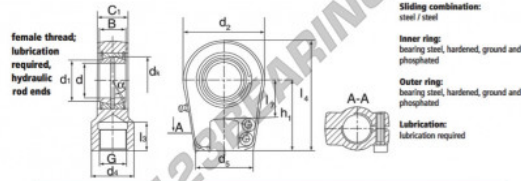

TAPR Stangkop GIHR-K90-DO-DURBAL - GIHR-K90-DO-DURBAL

<https://www.123kogellager.be/kogellager-behuizing/stangkop/tapr/gihr-k90-do-durbal>

GIHR-K90-DO

order number	d	d₁	G	d₂	d₃	B	C₁	d₃
GIHR-K 90 DO	90	98,0	M 100 x 2	124	180	60	65	206

type	l₁ min	l₂ min	h₁	l₄	d₄	α [°]	load rating C₀ [N]	weight [kg]
GIHR-K / GIHL-K 90 DO	101	50	210	323,0	105,0	5	980	21,50

PRODUCTKENMERKEN

Merk	DURBAL
N° Ean13	3663952499352
Binnendiameter	90 mm
Buitendiameter	206 mm
Dikte	65 mm
Type	TAPR
Gewicht	21500 g
Draad	Rechtse draad
Smering	met
Verpakking	1

contact@123kogellager.be

CRT4 de Lesquin 60 Rue Du Haut De Sainghin 59273 Fretin FRANCE