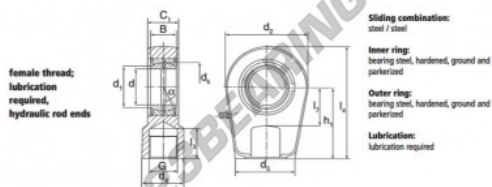

TAPR Stangkop GIHL30-DO-DURBAL - GIHL30-DO-DURBAL

<https://www.123kogellager.be/kogellager-behuizing/stangkop/tapr/gihl30-do-durbal>

GIHL30-DO

order number	right hand thread	left hand thread	measurement [mm]							
GIHL 30 DO			d	d₁	G	d₂	d₃	B	C₁	d₂
			30	34,2	M 22 x 1,5	32	50	22	28	64
type	measurement [mm]					load rating	weight			
GIHR / GIHL 30 DO	l₂ min	l₁ min	h	l₁	d₄	C₀ (N)	W (g)			
	23	30	60	94,0	40,7	106	0,74			

PRODUCTKENMERKEN

Merk	DURBAL
N° Ean13	3663952499598
Binnendiameter	30 mm
Buitendiameter	64 mm
Dikte	28 mm
Type	TAPR
Gewicht	740 g
Draad	Linkse draad
Smering	met
Verpakking	1

contact@123kogellager.be

CRT4 de Lesquin 60 Rue Du Haut De Sainghin 59273 Fretin FRANCE