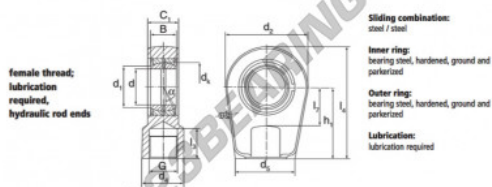

TAPR Stangkop DGIHL35-DO-DURBAL - DGIHL35-DO-DURBAL

<https://www.123kogellager.be/kogellager-behuizing/stangkop/tapr/djihl35-do-durbal>

DGIHL35-DO

order number	d	d₁	G	d₂	B	C	d₂
DGIHL 35 DO	35	39,7	M 28 x 1,5	40	66	25	30

type	l₁ min	l₂ min	h₁	l₄	d₄	α	load rating C₀ (N)	weight (kg)
DGIHR / DGIHL 35 DO	29	38	70	112,0	47,0	6	153	1,20

PRODUCTKENMERKEN

Merk	DURBAL
N° Ean13	3663952499611
Binnendiameter	35 mm
Binnendiameter	1.378" inch
Buitendiameter	78 mm
Buitendiameter	3.071" inch
Dikte	30 mm
Dikte	1.181" inch
Type	TAPR
Gewicht	1200 g
Draad	Linkse draad
Smering	met
Verpakking	1

contact@123kogellager.be

CRT4 de Lesquin 60 Rue Du Haut De Sainghin 59273 Fretin FRANCE