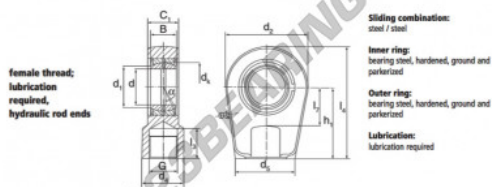

TAPR Stangkop

GIHR60-DO-DURBAL - GIHR60-DO-DURBAL

<https://www.123kogellager.be/kogellager-behuizing/stangkop/tapr/gihr60-do-durbal>

GIHR60-DO

order number	right hand thread	left hand thread	measurement [mm]							
GIHR 60 DO			d	d₁	G	d₂	d₃	B	C₁	d₂
			60	66,8	M 58 x 1,5	75	120	44	50	130
type	measurement [mm]					load rating	weight			
GIHR / GIHL 60 DO	l₂ min	l₁ min	h	l₁	d₄	α [°]	C₀ [kN]	B₀		
	59	65	130	200,0	66,0	6	400		5,40	

PRODUCTKENMERKEN

Merk	DURBAL
N° Ean13	3663952499741
Binnendiameter	60 mm
Buitendiameter	130 mm
Dikte	50 mm
Type	TAPR
Gewicht	5400 g
Draad	Rechtse draad
Smering	met
Verpakking	1

contact@123kogellager.be

CRT4 de Lesquin 60 Rue Du Haut De Sainghin 59273 Fretin FRANCE