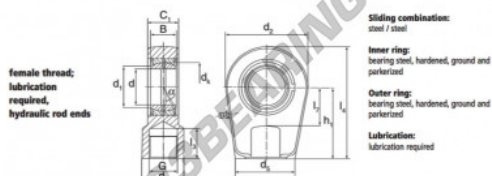

TAPR Stangkop GIHL90-DO-DURBAL - GIHL90-DO-DURBAL

<https://www.123kogellager.be/kogellager-behuizing/stangkop/tapr/gihl90-do-durbal>

GIHL90-DO

order number	d	d₁	G	d₂	d₃	B	C₁	d₂
GIHL 90 DO	90	98,0	M100 x 2	124	180	60	65	206

type	l₁ min	l₂ min	h	l₁	d₄	α	load rating C₀ (N)	weight B(g)
GIHR / GIHL 90 DO	101	90	210	323,0	105,0	5	980	21,50

PRODUCTKENMERKEN

Merk	DURBAL
N° Ean13	3663952499857
Binnendiameter	90 mm
Buitendiameter	206 mm
Dikte	65 mm
Type	TAPR
Gewicht	21500 g
Draad	Linkse draad
Smering	met
Verpakking	1

contact@123kogellager.be

CRT4 de Lesquin 60 Rue Du Haut De Sainghin 59273 Fretin FRANCE