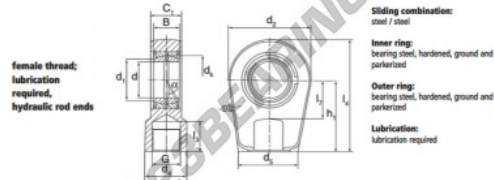

TAPR Stangkop GIHR100-DO-DURBAL - GIHR100-DO-DURBAL

<https://www.123kogellager.be/kogellager-behuizing/stangkop/tapr/gihr100-do-durbal>

GIHR100-DO

order number	right hand thread	left hand thread	measurement [mm]							
GIHR 100 DO			d	d₁	G	d₂	d₃	B	C₁	d₂
			100	109,5	M110 x 2	138	200	70	70	230

type	measurement [mm]					α [°]	load rating C₀ [kN]	weight [kg]
	l₂ min	l₁ min	h	l₂	d₄			
GIHR / GIHL 100 DO	111	105	235	360,0	115,0	7	1120	27,50

PRODUCTKENMERKEN

Merk	DURBAL
N° Ean13	3663952499895
Binnendiameter	100 mm
Buitendiameter	230 mm
Dikte	70 mm
Type	TAPR
Gewicht	27500 g
Draad	Rechtse draad
Smering	met
Verpakking	1

contact@123kogellager.be

CRT4 de Lesquin 60 Rue Du Haut De Sainghin 59273 Fretin FRANCE