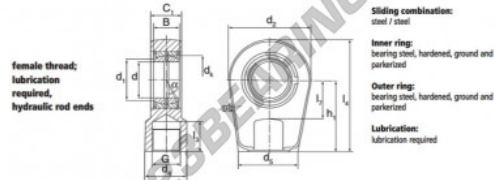

TAPR Stangkop GIHR120-DO-DURBAL - GIHR120-DO-DURBAL

<https://www.123kogellager.be/kogellager-behuizing/stangkop/tapr/gihr120-do-durbal>

GIHR120-DO

order number	d	d₁	G	d₂	d₃	B	C₁	d₂
GIHR 120 DO	120	135,5	M130 x 3	172	257	85	90	340

type	l₁ min	l₂ min	h₁	l₃	d₄	α	load rating C₀ (kN)	weight (kg)
GIHR / GIHL 120 DO	135	140	310	490,0	160,0	6	2900	76,00

PRODUCTKENMERKEN

Merk	DURBAL
N° Ean13	3663952499970
Binnendiameter	120 mm
Binnendiameter	4.724" inch
Buitendiameter	340 mm
Buitendiameter	13.386" inch
Dikte	90 mm
Dikte	3.543" inch
Type	TAPR
Gewicht	76000 g
Draad	Rechtse draad
Smering	met
Verpakking	1

contact@123kogellager.be

CRT4 de Lesquin 60 Rue Du Haut De Sainghin 59273 Fretin FRANCE