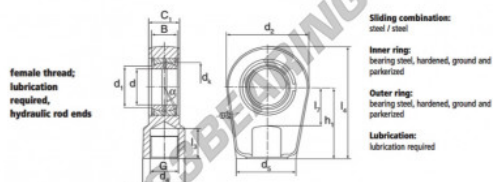

TAPR Stangkop GIHL120-DO-DURBAL - DGIHL120-DO-DURBAL

<https://www.123kogellager.be/kogellager-behuizing/stangkop/tapr/dgihl120-do-durbal>

GIHL120-DO

order number	d	d₁	G	measurement [mm]	d₂	d₃	B	C₁	d₂
GIHL 120 DO	120	135,5	M130 x 3	172	257	85	90	340	

type	l₁ min	l₂ min	h	l₁	d₄	α [°]	load rating C₀ [kN]	weight [kg]
GIHR / GIHL 120 DO	135	140	310	490,0	160,0	6	2900	76,00

PRODUCTKENMERKEN

Merk	DURBAL
N° Ean13	3663952500003
Binnendiameter	120 mm
Buitendiameter	340 mm
Dikte	90 mm
Type	TAPR
Gewicht	76000 g
Draad	Linkse draad
Smering	met
Verpakking	1

contact@123kogellager.be

CRT4 de Lesquin 60 Rue Du Haut De Sainghin 59273 Fretin FRANCE