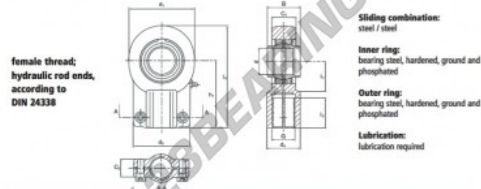

TAPR Stangkop

GIHN-KL-80LO-DURBAL - GIHN-KL-80LO-DURBAL

<https://www.123kogellager.be/kogellager-behuizing/stangkop/tapr/gihn-kl-80lo-durbal>

GIHN-KL-80LO

* without grease nipple

Sliding combination:
steel / steel

Lubrication:
lubrication required

order number	d	d₁	measurement [mm]	G	d₂	B	C₁	C₂
GIHN-KL 80 LO	80	168	M 64 x 3	90,0	148	80	66	48

type	l₁ min	measurement [mm]	l₂	l₁	load rating C₀ [kN]	weight [kg]
GIHN-K / GIHN-KL 80 LO	86	180	270,0	78	695,0	14,50

PRODUCTKENMERKEN

Merk	DURBAL
N° Ean13	3663952500409
Binnendiameter	80 mm
Buitendiameter	168 mm
Dikte	66 mm
Type	TAPR
Gewicht	14500 g
Draad	Linkse draad
Smering	met
Verpakking	1

contact@123kogellager.be

CRT4 de Lesquin 60 Rue Du Haut De Sainghin 59273 Fretin FRANCE