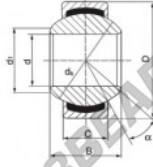

GEEW Stangkop G35-PW-DURBAL - G35-PW-DURBAL

<https://www.123kogellager.be/kogellager-behuizing/stangkop/geew/g35-pw-durbal>

G35-PW

* measurement is not according to DIN.

Lubrication:
maintenance free

order number type	d	measurement [mm]		C	d₁
G 35 PW	35	43		28,00*	37,7*

type	D	measurement [mm]	d₁	alpha [°]	load rating C₀ [kN]	weight [kg]
G 35 PW	62*	57,1		16	400	0,500

PRODUCTKENMERKEN

Merk	DURBAL
N° Ean13	3663952501819
Binnendiameter	35 mm
Binnendiameter	1.378" inch
Buitendiameter	62 mm
Buitendiameter	2.441" inch
Dikte	28 mm
Dikte	1.102" inch
Type	GEEW
Gewicht	500 g
Draad	Rechtse draad
Smering	zonder
Verpakking	1
Standaard	Geen standaard

contact@123kogellager.be

CRT4 de Lesquin 60 Rue Du Haut De Sainghin 59273 Fretin FRANCE