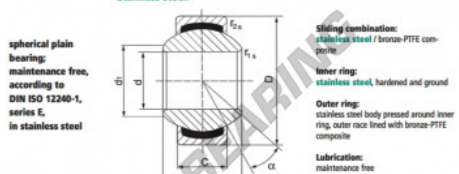

GEEW Stangkop SGE20-UK-DURBAL - SGE20-UK-DURBAL

<https://www.123kogellager.be/kogellager-behuizing/stangkop/geew/sge20-uk-durbal>

SGE20-UK

Lubrication: maintenance free

order number	measurement [mm]			
type	d	B	C	d₁ min
SGE 20 UK	20	16	12	24

type	r_{1s} min	measurement [mm]	D	α [°]	load rating	weight
		r_{2s} min			C₀ [kN]	[kg]
SGE 20 UK	0,3	0,3	35	9	78,0	0,066

PRODUCTKENMERKEN

Merk	DURBAL
N° Ean13	3663952502175
Binnendiameter	20 mm
Buitendiameter	35 mm
Dikte	12 mm
Type	GEEW
Gewicht	66 g
Smearing	zonder
Verpakking	1

contact@123kogellager.be

CRT4 de Lesquin 60 Rue Du Haut De Sainghin 59273 Fretin FRANCE