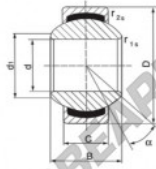

GEEW Stangkop GE30-FW-DURBAL - GE30-FW-DURBAL

<https://www.123kogellager.be/kogellager-behuizing/stangkop/geew/ge30-fw-durbal>

GE30-FW

Lubrication: maintenance free

order number	d	B	C	d₁ min
GE 30 FW	30	32	20	34

type	measurement [mm]		D	α [°]	load rating C₀ [kN]	weight [kg]
	r₁ min	r₂ min				
GE 30 FW	0,6	0,6	55	17	212,0	0,304

PRODUCTKENMERKEN

Merk	DURBAL
N° Ean13	3663952502397
Binnendiameter	30 mm
Buitendiameter	55 mm
Dikte	20 mm
Type	GEEW
Gewicht	304 g
Smering	zonder
Verpakking	1

contact@123kogellager.be

CRT4 de Lesquin 60 Rue Du Haut De Sainghin 59273 Fretin FRANCE