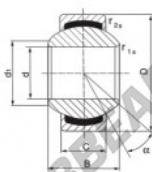

GEEW Stangkop DSGE6-FW-DURBAL - DSGE6-FW-DURBAL

<https://www.123kogellager.be/kogellager-behuizing/stangkop/geew/dsge6-fw-durbal>

DSGE6-FW

Lubrication: maintenance free

Attention: Articles have minimum quantity

order number	measurement [mm]			
type	A	B	C	d₁ min
DSGE 6 FW	6	9	5	9

type	measurement [mm]		D	α [°]	load rating C₀ [N]	weight [kg]
	r₁ min	r₂ min				
DSGE 6 FW	0,3	0,3	16	21	14,0	0,008

PRODUCTKENMERKEN

Merk	DURBAL
N° Ean13	3663952502632
Binnendiameter	6 mm
Buitendiameter	16 mm
Dikte	5 mm
Type	GEEW
Gewicht	8 g
Smearing	zonder
Verpakking	1

contact@123kogellager.be

CRT4 de Lesquin 60 Rue Du Haut De Sainghin 59273 Fretin FRANCE