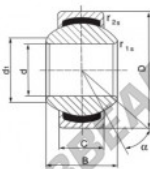

GEEW Stangkop SGE30-FW-DURBAL - DSGE30-FW-DURBAL

<https://www.123kogellager.be/kogellager-behuizing/stangkop/geew/dsge30-fw-durbal>

SGE30-FW

Lubrication: maintenance free

Attention: Articles have minimum quantity

order number	measurement [mm]			
type	A	B	C	d₁ min
SGE 30 FW	30	32	20	34

type	measurement [mm]		D	α [°]	load rating C₀ [N]	weight [kg]
	r₁ min	r₂ min				
SGE 30 FW	0,6	0,6	55	17	212,0	0,304

PRODUCTKENMERKEN

Merk	DURBAL
N° Ean13	3663952502809
Binnendiameter	30 mm
Buitendiameter	55 mm
Dikte	20 mm
Type	GEEW
Gewicht	304 g
Smering	zonder
Verpakking	1

contact@123kogellager.be

CRT4 de Lesquin 60 Rue Du Haut De Sainghin 59273 Fretin FRANCE