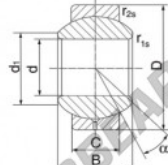

GEEW Stangkop G6-PB-DURBAL - G6-PB-DURBAL

<https://www.123kogellager.be/kogellager-behuizing/stangkop/geew/g6-pb-durbal>

G6-PB

Sliding combination:

steel / bronze

Inner ring:

bearing steel, hardened and ground

Outer ring:

bronze body pressed around inner ring

Lubrication:

lubrication required

order number	measurement [mm]				
type	D	B	C	d₁	
G 6 PB	16	9	6,75	8,9	

type	D	d₁	α [°]	load rating C₀ [N]	weight [kg]
G 6 PB	16	12,7	13	19	0,010

PRODUCTKENMERKEN

Merk	DURBAL
N° Ean13	3663952503110
Binnendiameter	6 mm
Buitendiameter	16 mm
Dikte	6.75 mm
Type	GEEW
Gewicht	10 g
Smearing	met
Verpakking	1

contact@123kogellager.be

CRT4 de Lesquin 60 Rue Du Haut De Sainghin 59273 Fretin FRANCE