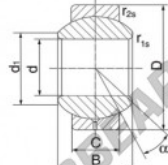

GEEW Stangkop G16-PB-DURBAL - G16-PB-DURBAL

<https://www.123kogellager.be/kogellager-behuizing/stangkop/geew/g16-pb-durbal>

G16-PB

Sliding combination:

steel / bronze

Inner ring:

bearing steel, hardened and ground

Outer ring:

bronze body pressed around inner ring

Lubrication:

lubrication required

order number	measurement [mm]				
type	D	B	C	d₁	
G 16 PB	32	21	15,00	19,3	

type	D	d₁	α [°]	load rating C₀ [N]	weight [kg]
G 16 PB	32	28,5	15	92	0,100

PRODUCTKENMERKEN

Merk	DURBAL
N° Ean13	3663952503226
Binnendiameter	16 mm
Buitendiameter	32 mm
Dikte	15 mm
Type	GEEW
Gewicht	100 g
Draad	Rechtse draad
Smering	met
Verpakking	1
Standaard	Geen standaard

contact@123kogellager.be

CRT4 de Lesquin 60 Rue Du Haut De Sainghin 59273 Fretin FRANCE