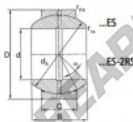

GEEW Stangkop GE12-E-DURBAL - GE12-E-DURBAL

<https://www.123kogellager.be/kogellager-behuizing/stangkop/geew/ge12-e-durbal>

GE12-E

Sliding combination:

Lubrication: lubrication required

order number		measurement [mm]			
right hand thread	left hand thread	d	B	C	D
GE 12 E		12	10	7	22

type	measurement [mm]		d_s	α [°]	load rating C₉₀ [kN]	weight [kg]
	r₁₅ min	r₂₅ min				
GE 12 E	0,3	0,3	18,0	11	54,0	0,016

PRODUCTKENMERKEN

Merk	DURBAL
N° Ean13	3663952504209
Binnendiameter	12 mm
Buitendiameter	22 mm
Dikte	7 mm
Type	GEEW
Gewicht	16 g
Smering	met
Verpakking	-
Standaard	Geen standaard

contact@123kogellager.be

CRT4 de Lesquin 60 Rue Du Haut De Sainghin 59273 Fretin FRANCE