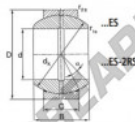

GEEW Stangkop GE50-ES-DURBAL - GE50-ES-DURBAL

<https://www.123kogellager.be/kogellager-behuizing/stangkop/geew/ge50-es-durbal>

GE50-ES

Sliding combination:

steel / steel

Lubrication: lubrication required

order number		measurement [mm]			
right hand thread	left hand thread	d	B	C	D
GE 50 ES		50	35	28	75

type	measurement [mm]		d_k	α [°]	load rating C_0 [kN]	weight [kg]
	r₁₅ min	r₂₅ min				
GE ES / DGE 50 ES-2RS	1,0	1,0	66,0	6	780,0	0,540

PRODUCTKENMERKEN

Merk	DURBAL
N° Ean13	3663952504551
Binnendiameter	50 mm
Buitendiameter	75 mm
Dikte	28 mm
Type	GEEW
Gewicht	540 g
Smering	met
Verpakking	1

contact@123kogellager.be

CRT4 de Lesquin 60 Rue Du Haut De Sainghin 59273 Fretin FRANCE