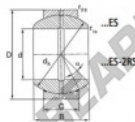

GEEW Stangkop GE80-ES-2RS-DURBAL - GE80-ES-2RS-DURBAL

<https://www.123kogellager.be/kogellager-behuizing/stangkop/geew/ge80-es-2rs-durbal>

GE80-ES-2RS

Sliding combination:

steel / steel

Lubrication: lubrication required

order number		measurement [mm]			
right hand thread	left hand thread	d	B	C	D
	GE 80 ES-2RS	80	55	45	120

type	measurement [mm]			d_k	α [°]	load rating C_0 [kN]	weight [kg]
	r₁₅ min	r₂₅ min					
GE ES / DGE 80 ES-2RS	1,0	1,0	105,0	6	6	2000,0	2,200

PRODUCTKENMERKEN

Merk	DURBAL
N° Ean13	3663952504667
Binnendiameter	80 mm
Binnendiameter	3.15" inch
Buitendiameter	120 mm
Buitendiameter	4.724" inch
Dikte	45 mm
Dikte	1.772" inch
Type	GEEW
Gewicht	2200 g
Smering	met
Verpakking	1

contact@123kogellager.be

CRT4 de Lesquin 60 Rue Du Haut De Sainghin 59273 Fretin FRANCE