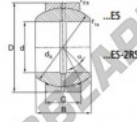

GEEW Stangkop GE120-ES-2RS-DURBAL - GE120-ES-2RS-DURBAL

<https://www.123kogellager.be/kogellager-behuizing/stangkop/geew/ge120-es-2rs-durbal>

GE120-ES-2RS

Sliding combination:

steel / steel

Lubrication: lubrication required

order number		measurement [mm]				
right hand thread	left hand thread	d	B	C	D	
	GE 120 ES-2RS	120	85	70	180	

type	measurement [mm]			d_k	α [°]	load rating C₉₀ [kN]	weight [kg]
	r₁₅ min	r₂₅ min	D				
GE ES / DGE 120 ES-2RS	1,0	1,0	160,0	6	6	4750,0	8,000

PRODUCTKENMERKEN

Merk	DURBAL
N° Ean13	3663952504827
Binnendiameter	120 mm
Buitendiameter	180 mm
Dikte	70 mm
Type	GEEW
Gewicht	8000 g
Smearing	met
Verpakking	1

contact@123kogellager.be

CRT4 de Lesquin 60 Rue Du Haut De Sainghin 59273 Fretin FRANCE