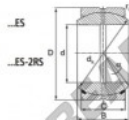

GEEW Stangkop GEZ31-ES-DURBAL - GEZ31-ES-DURBAL

<https://www.123kogellager.be/kogellager-behuizing/stangkop/geew/gez31-es-durbal>

GEZ31-ES

Sliding combination: steel / steel

Lubrication: lubrication required

order number	d	B	C	D
GEZ 31 ES	31,750	27,762	23,800	50,800

type	inches	measurement [mm]			d₁	B	C₀	weight [kg]
		r15 min	r25 min	d₀				
GEZ ES / GEZ 31 ES-2RS	1 1/4"	0,6	0,6	45,5	6	260	0,232	

PRODUCTKENMERKEN

Merk	DURBAL
N° Ean13	3663952505060
Binnendiameter	31.75 mm
Buitendiameter	50.8 mm
Dikte	23.8 mm
Type	GEEW
Gewicht	232 g
Smering	met
Verpakking	1

contact@123kogellager.be

CRT4 de Lesquin 60 Rue Du Haut De Sainghin 59273 Fretin FRANCE