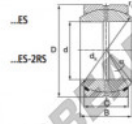

GEEW Stangkop GEZ38-ES-DURBAL - GEZ38-ES-DURBAL

<https://www.123kogellager.be/kogellager-behuizing/stangkop/geew/gez38-es-durbal>

GEZ38-ES

Sliding combination: steel / steel

Lubrication: lubrication required

order number	d	B	C	D
GEZ 38 ES	38,100	33,325	28,575	61,913

type	inches	measurement [mm]				load rating		weight
		r15 min	r25 min	d₁	d₁ IT7	C₁₀ [kN]	C₉₀ [kN]	[kg]
GEZ ES / GEZ 38 ES-2RS	1 1/2"	0,6	1,0	53,0	6	375	375	0,422

PRODUCTKENMERKEN

Merk	DURBAL
N° Ean13	3663952505145
Binnendiameter	38.1 mm
Binnendiameter	1 1/2" inch
Buitendiameter	61.913 mm
Buitendiameter	2 7/16" inch
Dikte	28.575 mm
Dikte	1 1/8" inch
Type	GEEW
Gewicht	422 g
Smering	met
Verpakking	-
Standaard	Geen standaard

contact@123kogellager.be

CRT4 de Lesquin 60 Rue Du Haut De Sainghin 59273 Fretin FRANCE