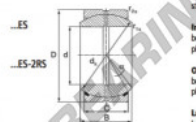

GEEW Stangkop GEZ69-ES-2RS-DURBAL - GEZ69-ES-2RS-DURBAL

<https://www.123kogellager.be/kogellager-behuizing/stangkop/geew/gez69-es-2rs-durbal>

GEZ69-ES-2RS

order number	d	B	C	D
GEZ 69 ES-2RS	69,850	61,112	52,375	111,125

type	inches	r15 min	r25 min	d₁	d₂	load rating C₀	weight
GEZ ES / GEZ 69 ES-2RS	2 3/4"	1,0	1,0	100,0	6	1250	2,420

PRODUCTKENMERKEN

Merk	DURBAL
N° Ean13	3663952505336
Binnendiameter	69.85 mm
Buitendiameter	111.125 mm
Dikte	52.375 mm
Type	GEEW
Gewicht	2420 g
Smering	met
Verpakking	1

contact@123kogellager.be

CRT4 de Lesquin 60 Rue Du Haut De Sainghin 59273 Fretin FRANCE