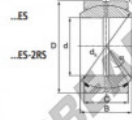

GEEW Stangkop GEZ76-ES-2RS-DURBAL - GEZ76-ES-2RS-DURBAL

<https://www.123kogellager.be/kogellager-behuizing/stangkop/geew/gez76-es-2rs-durbal>

GEZ76-ES-2RS

Sliding combination: steel / steel

Lubrication: lubrication required

order number	d	B	C	D
GEZ 76 ES-2RS	76,200	66,675	57,150	120,650

type	inches	r15 min	r25 min	d₆	d₅	C₁₀	weight
GEZ ES / GEZ 76 ES-2RS	3"	1,0	1,0	109,5	6	1500	3,100

PRODUCTKENMERKEN

Merk	DURBAL
N° Ean13	3663952505367
Binnendiameter	76.2 mm
Binnendiameter	3" inch
Buitendiameter	120.65 mm
Buitendiameter	4 3/4" inch
Dikte	57.15 mm
Dikte	2 1/4" inch
Type	GEEW
Gewicht	3100 g
Smering	met
Verpakking	1

contact@123kogellager.be

CRT4 de Lesquin 60 Rue Du Haut De Sainghin 59273 Fretin FRANCE