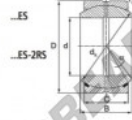

GEEW Stangkop GEZ76-ES-DURBAL - DGEZ76-ES-DURBAL

<https://www.123kogellager.be/kogellager-behuizing/stangkop/geew/dgez76-es-durbal>

GEZ76-ES

Sliding combination: steel / steel

Lubrication: lubrication required

order number	d	measurement [mm]	C	D
GEZ 76 ES	76,200	66,675	57,150	120,650

type	inches	measurement [mm]			d₁	r	load rating C₉₀ [N]	weight [kg]
		r15 min	r25 min	d₂				
GEZ ES / GEZ 76 ES-2RS	3"	1,0	1,0	109,5	6	1500	3,100	

PRODUCTKENMERKEN

Merk	DURBAL
N° Ean13	3663952505374
Binnendiameter	76.2 mm
Buitendiameter	120.65 mm
Dikte	57.15 mm
Type	GEEW
Gewicht	3100 g
Smering	met
Verpakking	1

contact@123kogellager.be

CRT4 de Lesquin 60 Rue Du Haut De Sainghin 59273 Fretin FRANCE