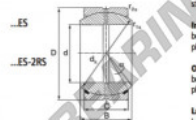

GEEW Stangkop GEZ101-ES-DURBAL - GEZ101-ES-DURBAL

<https://www.123kogellager.be/kogellager-behuizing/stangkop/geew/gez101-es-durbal>

GEZ101-ES

order number	d	measurement [mm]	C	D
GEZ 101 ES	101,600	88,900	76,200	158,750

type	inches	measurement [mm]			is	load rating	weight
		r15 min	r25 min	d₁			
GEZ ES / GEZ 101 ES-2RS	4"	1,0	1,0	109,5	6	2650	7,000

PRODUCTKENMERKEN

Merk	DURBAL
N° Ean13	3663952505534
Binnendiameter	101.6 mm
Buitendiameter	158.75 mm
Dikte	76.2 mm
Type	GEEW
Gewicht	7000 g
Smering	met
Verpakking	1

contact@123kogellager.be

CRT4 de Lesquin 60 Rue Du Haut De Sainghin 59273 Fretin FRANCE