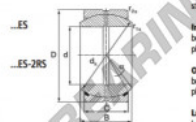

GEEW Stangkop GEZ120-ES-2RS-DURBAL - GEZ120-ES-2RS-DURBAL

<https://www.123kogellager.be/kogellager-behuizing/stangkop/geew/gez120-es-2rs-durbal>

GEZ120-ES-2RS

order number	d	measurement [mm]	C	D
GEZ 120 ES-2RS	120,650	105,562	90,475	187,325

type	inches	measurement [mm]	load rating	weight
GEZ ES / GEZ 120 ES-2RS	4 3/4"	r15 min 1,0 r25 min 1,0 d₁ 130,0	6 C₉ 3750 BOK	11,500 [kg]

PRODUCTKENMERKEN

Merk	DURBAL
N° Ean13	3663952505602
Binnendiameter	120.65 mm
Buitendiameter	187.325 mm
Dikte	90.475 mm
Type	GEEW
Gewicht	11500 g
Smering	met
Verpakking	1

contact@123kogellager.be

CRT4 de Lesquin 60 Rue Du Haut De Sainghin 59273 Fretin FRANCE