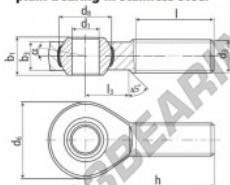

SA Stangkop

BEM20-60-501-DURBAL - BEM20-60-501-DURBAL

<https://www.123kogellager.be/kogellager-behuizing/stangkop/sa/bem20-60-501-durbal>

BEM20-60-501

**DURBAL® heavy-duty rod ends
with integral spherical
plain bearing in stainless steel**

race:
nylon / teflon / glass fibre compound

tolerances:
see page 10

order number		measurements [mm]		measurements [mm]		measurements [mm]	
type	right-hand thread / left-hand thread	d₁	d₂	d₃	d₄	b₁	b₂
BEM 20 -60	-501	20	M 20 x 1,5	50	34,87	25	18,0
measurements [mm]		weight		basic load rating		dyn. stat.	
type	h	l	l₁	α₁¹ [°]	α₂¹ [°]	C	C₀
BEM 20	78	47	28	14,5	9,0	0,327	18960 54800

PRODUCTKENMERKEN

Merk	DURBAL
N° Ean13	3663952509839
Binnendiameter	20 mm
Buitendiameter	50 mm
Dikte	25 mm
Type	-
Gewicht	327 g
Draad	-
Smering	-
Verpakking	-

contact@123kogellager.be

CRT4 de Lesquin 60 Rue Du Haut De Sainghin 59273 Fretin FRANCE