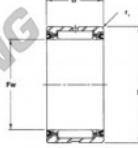

Naaldhulslager SJ7315-SS-RBC - SJ7315-SS-RBC

<https://www.123kogellager.be/kogellager-behuizing/naaldlager/naaldhulslager/sj7315-ss-rbc>

Precision Ground Heavy Duty Needle Roller Bearings with Seals

All dimensions in inches.

PRODUCTKENMERKEN

Merk	RBC
N° Ean13	3663952531595
Binnendiameter	44.45 mm
Buitendiameter	58.738 mm
Dikte	31.75 mm
Gewicht	227 g
Verpakking	1

contact@123kogellager.be

CRT4 de Lesquin 60 Rue Du Haut De Sainghin 59273 Fretin FRANCE