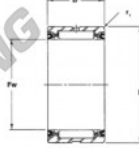

Naaldhulslager SJ8407-SS-RBC - SJ8407-SS-RBC

<https://www.123kogellager.be/kogellager-behuizing/naaldlager/naaldhulslager/sj8407-ss-rbc>

Precision Ground Heavy Duty Needle Roller Bearings with Seals

All dimensions in inches.

PRODUCTKENMERKEN

Merk	RBC
N° Ean13	3663952531649
Binnendiameter	57.15 mm
Buitendiameter	76.2 mm
Dikte	44.45 mm
Gewicht	567 g
Verpakking	1

contact@123kogellager.be

CRT4 de Lesquin 60 Rue Du Haut De Sainghin 59273 Fretin FRANCE