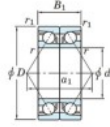

Kogellager enkele rij 7014-DB-FY-JTEKT - 7014-DB-FY-KOYO

<https://www.123kogellager.be/kogellager-behuizing/kogellager/enkele-rij/7014-db-fy-koyo>

Boundary dimensions

Bearing No.	Boundary dimensions(mm)						Basic load ratings(kN)		Fatigue load factor	Limiting speeds(min-1)
	d	b	B	r1(min)	r1(max)	Cr	C0r	(lim)(kN)	Grease lub.	
7014DB FY	70	110	40	1.1	0.6	86.7	78.7	4.3	5300	

PRODUCTKENMERKEN

Merk	JTEKT
N° Ean13	3616060646873
Binnendiameter	70 mm
Buitendiameter	110 mm
Dikte	40 mm
Grenstoerental	5300 rpm
Dynamische belasting	86.7 kN
Statische belasting	78.7 kN
Verpakking	1

contact@123kogellager.be

CRT4 de Lesquin 60 Rue Du Haut De Sainghin 59273 Fretin FRANCE