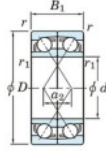

Kogellager enkele rij 7005-DF-FY-JTEKT - 7005-DF-FY-KOYO

<https://www.123kogellager.be/kogellager-behuizing/kogellager/enkele-rij/7005-df-fy-koyo>

Boundary dimensions

Angular ball bearings Face to face (DF)

Bearing No.	Boundary dimensions (mm)					Basic load ratings (kN)		Fatigue load factor		Limiting speeds (min ⁻¹)
	d	D	B	r (min)	r1 (min)	C _r	C _{0r}	C _u	f ₀	Grease lub.
7005DF FY	25	47	24	0.6	-	22.9	14.8	0.9	-	13000