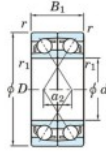

Kogellager enkele rij 7910-CDF-FY-JTEKT - 7910-CDF-FY-KOYO

<https://www.123kogellager.be/kogellager-behuizing/kogellager/enkele-rij/7910-cdf-fy-koyo>

Boundary dimensions

Angular ball bearings Face to face (DF)

Bearing No.	Boundary dimensions(mm)				Basic load ratings(kN)		Fatigue load limit(kN)	factor	Limiting speeds(min-1)
	d	D	B	r1 (min)	r2 (min)	Cr			
7910CDF FY	50	72	24	0.6	-	35.4	31.4	1.7	16.2 Gresse lub. 11000