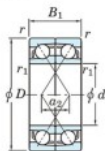

## Kogellager enkele rij 7216-BDF-FY-JTEKT - 7216-BDF-FY-KOYO

<https://www.123kogellager.be/kogellager-behuizing/kogellager/enkele-rij/7216-bdf-fy-koyo>

Boundary dimensions

Original ball bearings Face to face (DF)

| Bearing No. | Boundary dimensions(mm) |     |    |        |        | Basic load ratings(kN) |     | Fatigue load factor |    | Limiting speeds(min-1) |
|-------------|-------------------------|-----|----|--------|--------|------------------------|-----|---------------------|----|------------------------|
|             | d                       | D   | B  | r1(mm) | r2(mm) | C0                     | C0R | C0r                 | f0 | Grease lub.            |
| 7216BDF FY  | 80                      | 140 | 52 | 2      | -      | 157                    | 130 | 7.15                | -  | 3200                   |