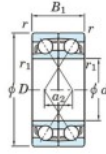

Kogellager enkele rij 7024-DF-FY-JTEKT - 7024-DF-FY-KOYO

<https://www.123kogellager.be/kogellager-behuizing/kogellager/enkele-rij/7024-df-fy-koyo>

Boundary dimensions

Single row bearings Face to face (DF)

Bearing No.	Boundary dimensions(mm)					Basic load ratings(kN)		Fatigue load factor		Limiting speeds(min-1)
	d	D	B	r1(min)	r1(max)	Cr	Cor	Cu	f0	Grease lub.
7024DF FY	120	180	56	2	-	196	206	9	-	3100

PRODUCTKENMERKEN