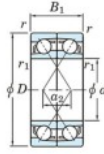

Kogellager enkele rij 7224-CDF-FY-JTEKT - 7224-CDF-FY-KOYO

<https://www.123kogellager.be/kogellager-behuizing/kogellager/enkele-rij/7224-cdf-fy-koyo>

Boundary dimensions

Wider ball bearings Face to face (DF)

Bearing No.	Boundary dimensions(mm)					Basic load ratings(kN)		Fatigue load factor		Limiting speeds(min-1)
	d	D	B	r1(mm)	r1(min)	C _r	C _{0r}	f ₀	f ₀	Grease Lub.
7224CDF FY	120	215	80	2.1	-	385	359	17.9	14.6	3800