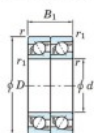

Kogellager enkele rij 7201-BDT-JTEKT - 7201-BDT-KOYO

<https://www.123kogellager.be/kogellager-behuizing/kogellager/enkele-rij/7201-bdt-koyo>

Boundary dimensions

Bearing No.	Boundary dimensions (mm)						Basic load ratings (kN)		Fatigue load limit (kN)	Factor	Limiting speeds (min⁻¹)
	d	D	B	r_{max}	r₁ (mm)	r₂ (mm)	C_r	C_{0r}			
7201BDT	12	32	20	0.6	0.3	15.1	7.5	0.53	-	12000	

PRODUCTKENMERKEN

Merk	JTEKT
N° Ean13	3616060654595
Binnendiameter	12 mm
Buitendiameter	32 mm
Dikte	20 mm
Grenstoerental	12000 rpm
Dynamische belasting	15.1 kN
Statische belasting	7.5 kN
Verpakking	1

contact@123kogellager.be

CRT4 de Lesquin 60 Rue Du Haut De Sainghin 59273 Fretin FRANCE