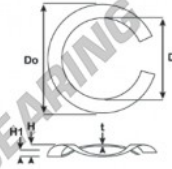

Gedeelde gegolfde sluitringen

SWSW-136.53-123.44-0.76-5-SS - SWSW-136.53-123.44-0.76-5-SS

<https://www.123kogellager.be/accessoires/ringen/gedeelde-gegolfde-sluitringen/sws-136.53-123.44-0.76-5-ss>

Split Wave Spring Washers

Part Number	Di (mm)	L (mm)	L1 (N)	H1 (mm)	Do (mm)	N	H (mm)
WWG0570380848	123,44	0,76	373,651	3,175	136,53	5	9,65

PRODUCTKENMERKEN

Merk	GEN
Binnendiameter	123.44 mm
Binnendiameter	4.86" inch
Dikte	0.76 mm
Dikte	0.03" inch
Materiaal	ROESTVRIJ STAAL
Verpakking	1
Belasting op L1	373.651 N
Hoogtebelasting	3.175
Buitendiameter (max)	136.53 mm
Buitendiameter (max)	5 3/8" inch
Aantal golven	5

contact@123kogellager.be

CRT4 de Lesquin 60 Rue Du Haut De Sainghin 59273 Fretin FRANCE