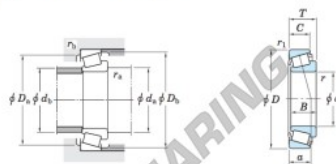

Kegellager

L327249-L327210-JTEKT - L327249-L327210-JTEKT

<https://www.123kogellager.be/kogellager-behuizing/rollager/kegellager/l327249-l327210-jtekt>

Single-row tapered roller bearings
inch series

Koyo

Boundary dimensions (mm)							Basic load ratings (kN)		Limiting speeds (min ⁻¹)	
d	D	T	B	C	r_a max.	r_b max.	C_r	C_{10}	Grease lub.	Oil lub.
133.350	177.008	25.400	26.195	20.638	1.6	1.6	141	278	1 900	2 500

Bearing No.		Load center (mm)	Mounting dimensions (mm)					Constant	Axial load factors		(Refer.) Mass (kg)		
Inner ring	Outer ring	a	d_a	d_b	D_a	D_b	r_a max.	r_b max.	e	Y_1	Y_2	Inner ring	Outer ring
L327249	L327210	29.1	142.0	145.0	164.0	169.0	1.6	1.6	0.35	1.72	0.95	1.14	0.543