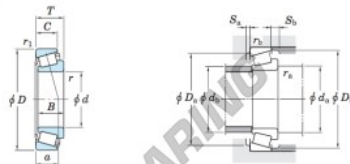

Kegellager 32311-C-JTEKT - 32311-C-JTEKT

<https://www.123kogellager.be/kogellager-behuizing/rollager/kegellager/32311-c-jtekt>

Single-row tapered roller bearings
metric series

Koyo

Boundary dimensions (mm)					Basic load ratings (kN)				Limiting speeds (min ⁻¹)		Bearing No. ¹⁾			
d	D	T	B	C	C _r	C _{0r}	C ₉₀	C ₁₀₀	Grease lub.	Oil lub.				
55	120	45.5	43	35	184	247	3 400	4 600			32311C			
Dimension series to ISO 995 (Refer. 1)	Load center (mm) a	Mounting dimensions (mm)								Constant e	Axial load factors		(Refer. 1) Mass (kg)	
		d _{1a} min.	d _{1a} max.	D _{1a} min.	D _{1a} max.	S _{1a} min.	S _{1a} max.	r _{1a} min.	r _{1a} max.		Y ₁	Y ₀		
SFD	35.9	67	67	108	90	113	4	10	2	2	0.55	1.10	0.60	2.45

PRODUCTKENMERKEN

Merk	JTEKT
N° Ean13	3663952405889
Binnendiameter	55 mm
Binnendiameter	2.165" inch
Buitendiameter	120 mm
Buitendiameter	4.724" inch
Dikte	45.5 mm
Dikte	1.791" inch
Verpakking	1

contact@123kogellager.be