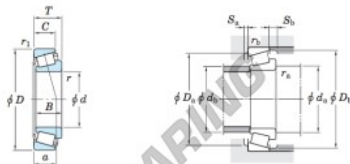

Kegellager 30222-JR-JTEKT - 30222-JR-JTEKT

<https://www.123kogellager.be/kogellager-behuizing/rollager/kegellager/30222-jr-jtekt>

Single-row tapered roller bearings
metric series

Koyo

Boundary dimensions (mm)				Basic load ratings (kN)				Limiting speeds (min ⁻¹)		Bearing No. ¹⁾				
d	D	T	B	C	C _r	C _{0r}	Grease lub.	Oil lub.						
110	200	41	38	32	324	434	1 900	2 500	30222JR					
Dimension series to ISO 995 (Refer. 1)	Load center (mm) a	Mounting dimensions (mm)								Constant e	Axial load factors		(Refer. 1) Mass (kg)	
		d _{1a} min.	d _{1a} max.	D _{1a} min.	D _{1a} max.	S _{1a} min.	S _{1a} max.	r _{1a} min.	r _{1a} max.		Y ₁	Y ₀		
3FB	40.8	124	129	188	174	188	6	9	2.5	2	0.42	1.43	0.79	5.33

PRODUCTKENMERKEN

Merk	JTEKT
N° Ean13	4549250121500
Binnendiameter	110 mm
Buitendiameter	200 mm
Dikte	41 mm
Verpakking	1

contact@123kogellager.be

CRT4 de Lesquin 60 Rue Du Haut De Sainghin 59273 Fretin FRANCE