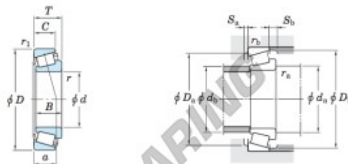

Kegellager 33024-JR-JTEKT - 33024-JR-JTEKT

<https://www.123kogellager.be/kogellager-behuizing/rollager/kegellager/33024-jr-jtekt>

Single-row tapered roller bearings
metric series

Koyo

Boundary dimensions (mm)				Basic load ratings (kN)				Limiting speeds (min ⁻¹)		Bearing No. ¹⁾				
d	D	T	B	C	r ₁	r ₂	C _r	C _{0r}	Grease lub.		Oil lub.			
120	180	48	48	38	2.5	2	299	540	2 000	2 600	33024JR			
Dimension series to ISO955 (Refer. 1)	Load center (mm) a	Mounting dimensions (mm)								Constant e	Axial load factors		(Refer. 1) Mass (kg)	
		d _{1a} min.	d _{1a} max.	D _{1a} min.	D _{1a} max.	S _{1a} min.	S _{1a} max.	r _{1a} min.	r _{1a} max.		Y ₁	Y ₀		
2DE	36.2	132	132	170	160	171	6	10	2	2	0.31	1.97	1.08	4.16

PRODUCTKENMERKEN

Merk	JTEKT
N° Ean13	4549250126079
Binnendiameter	120 mm
Buitendiameter	180 mm
Dikte	48 mm
Verpakking	1

contact@123kogellager.be

CRT4 de Lesquin 60 Rue Du Haut De Sainghin 59273 Fretin FRANCE