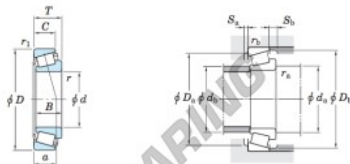

Kegelager 33028-JR-JTEKT - 33028-JR-JTEKT

<https://www.123kogellager.be/kogellager-behuizing/rollager/kegellager/33028-jr-jtekt>

Single-row tapered roller bearings
metric series

Koyo

| Boundary dimensions (mm) | | | | | Basic load ratings (kN) | | | | Limiting speeds (min ⁻¹) | | Bearing No. ¹⁾ | | | |
|--|--------------------|--------------------------|----------------------|----------------------|-------------------------|----------------------|----------------------|----------------------|--------------------------------------|------------|---------------------------|----------------|----------------------|------|
| d | D | T | B | C | C _r | C _{0r} | C ₉₀ | C ₁₀₀ | Grease lub. | Oil lub. | | | | |
| 140 | 210 | 56 | 56 | 44 | 406 | 758 | 1 600 | 2 200 | | | 33028JR | | | |
| Dimension series to ISO 995 (Refer. 1) | Load center (mm) a | Mounting dimensions (mm) | | | | | | | | Constant e | Axial load factors | | (Refer. 1) Mass (kg) | |
| | | d _{1a} min. | d _{1a} max. | D _{1a} min. | D _{1a} max. | S _{1a} min. | S _{1a} max. | r _{1a} min. | r _{1a} max. | | Y ₁ | Y ₀ | | |
| 20E | 45.6 | 152 | 152 | 200 | 186 | 202 | 7 | 12 | 2 | 2 | 0.36 | 1.67 | 0.92 | 6.61 |

PRODUCTKENMERKEN

| | |
|----------------|---------------|
| Merk | JTEKT |
| N° Ean13 | 4549250126109 |
| Binnendiameter | 140 mm |
| Buitendiameter | 210 mm |
| Dikte | 56 mm |
| Verpakking | 1 |

contact@123kogellager.be