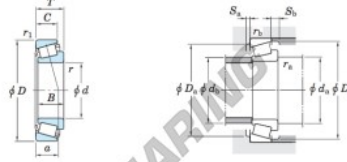

Kegellager 30336-D-JTEKT - 30336-D-JTEKT

<https://www.123kogellager.be/kogellager-behuizing/rollager/kegellager/30336-d-jtekt>

Single-row tapered roller bearings
metric series

Koyo

| Boundary dimensions (mm) | | | | | Basic load ratings (kN) | | | | Limiting speeds (min ⁻¹) | | Bearing No. ¹⁾ | | | |
|-----------------------------------------|----------------------|--------------------------|------------|------------|-------------------------|------------|------------|------------|--------------------------------------|--------------|---------------------------|-------|----------------------|------|
| d | D | T | B | C | C_r | C_{0r} | C_{10} | C_{50} | Grease lub. | Oil lub. | | | | |
| 180 | 380 | 83 | 75 | 52 | 833 | 1150 | 780 | 1100 | | | 30336D | | | |
| Dimension series to ISO 3035 (Refer. 1) | Load center (mm) a | Mounting dimensions (mm) | | | | | | | | Constant e | Axial load factors | | (Refer. 1) Mass (kg) | |
| | | d_a min. | d_a max. | D_a min. | D_a max. | S_a min. | S_a max. | r_a min. | r_a max. | | Y_1 | Y_0 | | |
| — | 112.8 | 202 | 225 | 362 | 330 | 351 | 10 | 31 | 4 | 3 | 0.81 | 0.74 | 0.41 | 40.1 |

PRODUCTKENMERKEN

| | |
|----------------|---------------|
| Merk | JTEKT |
| N° Ean13 | 3663952421407 |
| Binnendiameter | 180 mm |
| Binnendiameter | 7.087" inch |
| Buitendiameter | 380 mm |
| Buitendiameter | 14.961" inch |
| Dikte | 83 mm |
| Dikte | 3.268" inch |
| Verpakking | 1 |