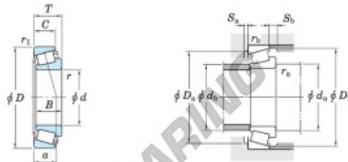

Kegellager 32248-JTEKT - 32248-JTEKT

<https://www.123kogellager.be/kogellager-behuizing/rollager/kegellager/32248-jtekt>

Single-row tapered roller bearings
metric series

Koyo

Boundary dimensions (mm)					Basic load ratings (kN)				Limiting speeds (min ⁻¹)		Bearing No. ¹⁾
d	D	T	B	C	C _r	C _{0r}	C ₉₀	C ₁₀₀	Grease lub.	Oil lub.	
240	440	127	120	100	5	4	1530	2480	740	980	32248

Dimension series to ISO 355 (Refer. 1)	Load center (mm) a	Mounting dimensions (mm)								Constant e	Axial load factors		(Refer. 1) Mass (kg)	
		d _{1a} min.	d _{1a} max.	D _{1a} min.	D _{1a} max.	S _{1a} min.	S _{1a} max.	r _{1a} min.	r _{1a} max.		Y ₁	Y ₀		
—	106.1	262	282	422	365	415	16	14	4	3	0.43	1.39	0.77	76.4

PRODUCTKENMERKEN

Merk	JTEKT
N° Ean13	3663952421735
Binnendiameter	240 mm
Binnendiameter	9.449" inch
Buitendiameter	440 mm
Buitendiameter	17.323" inch
Dikte	127 mm
Dikte	5" inch
Verpakking	1

contact@123kogellager.be