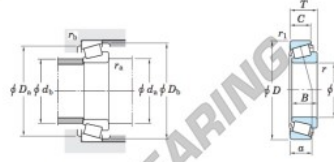

Kegelager

13687-13621-JTEKT - 13687-13621-JTEKT

<https://www.123kogellager.be/kogellager-behuizing/rollager/kegelager/13687-13621-jtekt>

Single-row tapered roller bearings inch series **Koyo**

Boundary dimensions (mm)							Basic load ratings (kN)		Limiting speeds (min ⁻¹)	
d	D	T	B	C	r_a max.	r_b max.	C_r	C_{10}	Grease lub.	Oil lub.
38.100	69.012	19.050	19.060	15.083	2.0	2.4	49.2	82.0	5 600	7 500

Bearing No.		Load center (mm)	Mounting dimensions (mm)						Constant	Axial load factors		(Refer.) Mass (kg)	
Inner ring	Outer ring	a	d_a	d_b	D_a	D_b	r_a max.	r_b max.	e	Y_1	Y_2	Inner ring	Outer ring
13687	13621	16.1	46.5	43.0	61.0	65.0	2.0	2.4	0.40	1.49	0.82	0.191	0.102

PRODUCTKENMERKEN

Merk	JTEKT
N° Ean13	3663952426563
Binnendiameter	38.1 mm
Buitendiameter	69.012 mm
Dikte	19.05 mm
Verpakking	1

contact@123kogellager.be

CRT4 de Lesquin 60 Rue Du Haut De Sainghin 59273 Fretin FRANCE