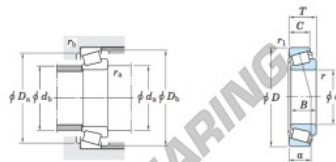

Kegelager

4375-4335-JTEKT - 4375-4335-JTEKT

<https://www.123kogellager.be/kogellager-behuizing/rollager/kegelager/4375-4335-jtekt>

Single-row tapered roller bearings — Koyo
inch series

Boundary dimensions (mm)							Basic load ratings (kN)		Limiting speeds (min ⁻¹)	
d	D	T	B	C	r ₁ max.	r ₂ max.	C _r	C ₁₀	Grease lub.	Oil lub.
38.100	90.488	39.688	40.386	33.336	1.6	3.2	132	189	4 500	6 000

Bearing No.		Load center (mm)	Mounting dimensions (mm)						Constant	Axial load factors		(Refer.) Mass (kg)	
Inner ring	Outer ring	a	d _a	d _b	D _a	D _b	r _a max.	r _b max.	e	Y ₁	Y ₂	Inner ring	Outer ring
4375	4335	25.6	51.0	48.5	77.0	85.0	1.6	3.2	0.28	2.11	1.16	0.841	0.459

PRODUCTKENMERKEN

Merk	JTEKT
N° Ean13	3663952426679
Binnendiameter	38.1 mm
Buitendiameter	90.488 mm
Dikte	39.688 mm
Verpakking	1

contact@123kogellager.be

CRT4 de Lesquin 60 Rue Du Haut De Sainghin 59273 Fretin FRANCE