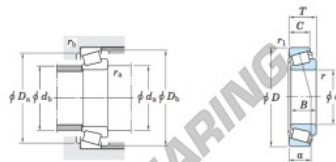

Kegellager 350A-354A-JTEKT - 350A-354A-JTEKT

<https://www.123kogellager.be/kogellager-behuizing/rollager/kegellager/350a-354a-jtekt>

Single-row tapered roller bearings inch series **Koyo**

Boundary dimensions (mm)							Basic load ratings (kN)		Limiting speeds (min ⁻¹)	
d	D	T	B	C	r_a max.	r_b max.	C_r	C_{10}	Grease lub.	Oil lub.
40.000	85.000	20.638	21.692	17.462	0.8	1.2	71.8	81.7	4 600	6 200

Bearing No.		Load center (mm)	Mounting dimensions (mm)						Constant	Axial load factors		(Refer.) Mass (kg)	
Inner ring	Outer ring	a	d_a	d_b	D_a	D_b	r_a max.	r_b max.	e	Y_1	Y_2	Inner ring	Outer ring
350A	354A	15.5	47.5	46.5	77.0	80.0	0.8	1.2	0.31	1.96	1.08	0.416	0.162

PRODUCTKENMERKEN

Merk	JTEKT
N° Ean13	3663952426785
Binnendiameter	40 mm
Buitendiameter	85 mm
Dikte	20.638 mm
Verpakking	1

contact@123kogellager.be

CRT4 de Lesquin 60 Rue Du Haut De Sainghin 59273 Fretin FRANCE