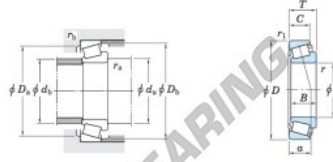

Kegellager

HM807049-HM807010-JTEKT - HM807049-HM807010-JTEKT

<https://www.123kogellager.be/kogellager-behuizing/rollager/kegellager/hm807049-hm807010-jtekt>

Single-row tapered roller bearings
inch series

Koyo

Boundary dimensions (mm)							Basic load ratings (kN)			Limiting speeds (min ⁻¹)	
d	D	T	B	C	r_a max.	r_b max.	C_r	C_{10}	Grease lub. Oil lub.		
53.975	104.775	36.512	36.512	28.575	3.6	3.2	141	195	3 800	5 100	

Bearing No.		Load center (mm)	Mounting dimensions (mm)						Constant	Axial load factors		(Refer.) Mass (kg)	
Inner ring	Outer ring	a	d_a	d_b	D_a	D_b	r_a max.	r_b max.	e	Y_1	Y_2	Inner ring	Outer ring
HM807049	HM807010	29.3	73.0	63.0	89.0	100.0	3.6	3.2	0.49	1.23	0.68	0.921	0.497

PRODUCTKENMERKEN

Merk	JTEKT
N° Ean13	3663952427867
Binnendiameter	53.975 mm
Buitendiameter	104.775 mm
Dikte	36.512 mm
Verpakking	1

contact@123kogellager.be

CRT4 de Lesquin 60 Rue Du Haut De Sainghin 59273 Fretin FRANCE