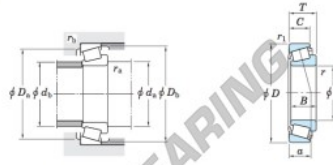

Kegelager

HM807049-HM807010-JTEKT - HM807049-HM807010-JTEKT

<https://www.123kogellager.be/kogellager-behuizing/rollager/kegellager/hm807049-hm807010-jtekt>

Single-row tapered roller bearings
inch series

Koyo

Boundary dimensions (mm)							Basic load ratings (kN)		Limiting speeds (min ⁻¹)	
d	D	T	B	C	r_a max.	r_b max.	C_r	C_{10}	Grease lub.	Oil lub.
53.975	104.775	36.512	36.512	28.575	3.6	3.2	141	195	3 800	5 100

Bearing No.		Load center (mm)	Mounting dimensions (mm)					Constant	Axial load factors		(Refer.) Mass (kg)		
Inner ring	Outer ring	a	d_a	d_b	D_a	D_b	r_a max.	r_b max.	e	Y_1	Y_2	Inner ring	Outer ring
HM807049	HM807010	29.3	73.0	63.0	89.0	100.0	3.6	3.2	0.49	1.23	0.68	0.921	0.497

PRODUCTKENMERKEN

Merk	JTEKT
N° Ean13	3663952427867
Binnendiameter	53.975 mm
Buitendiameter	104.775 mm
Dikte	36.512 mm
Verpakking	1

contact@123kogellager.be

CRT4 de Lesquin 60 Rue Du Haut De Sainghin 59273 Fretin FRANCE